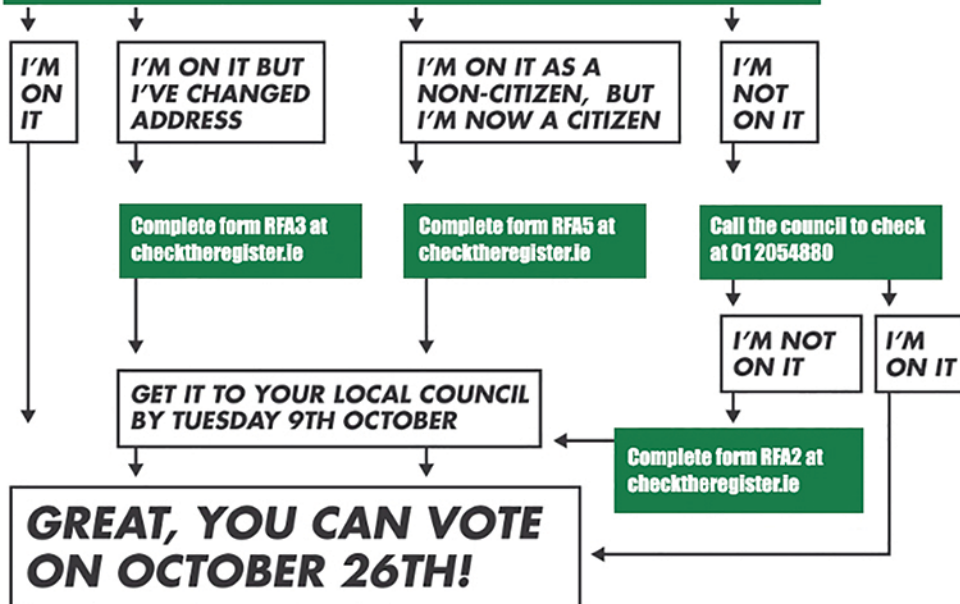

Councillor Cormac
DEVLIN

☎ 01 275 0786
@ cormac@cormacdevlin.ie
🌐 www.cormacdevlin.ie
✉ 117 Glenageary Avenue
Glenageary, Co. Dublin
f /cormac.devlin
t @cormacdevlin

ARE YOU REGISTERED TO VOTE?

You can check at checktheregister.ie